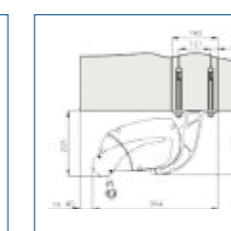

Cougar Folding-Arm Awning

Showroom
Unit 4 Kildare Close Eastcote Ruislip Middx
HA4 9LG 0208 866 6088
www.blindtechnique.co.uk

blind technique
Blinds Shutters Awnings

Technical Information

> Width (mm)	2000	3000	4000	5000	6000	7000
v Projection (mm)						
1500	*	*	*	*	*	*
2000		*	*	*	*	*
2500		*	*	*	*	*
3000			*	*	*	*
3500			*	*	*	*
4000				*	*	*

Size Data

Min Width (mm)	Max Proj (mm)
2000	1500
2500	2000
3000	2500
3500	3000
4000	3500
4500	4000

Maximum Size = 7000mm width x 4000mm projection.

- Width (mm): Up to 6500 in a single section with 2 folding-arms, 7000 with 3 folding-arms, 14000 (coupled section) with up to 6 folding-arms.
- Projection (mm): 1500, 2000, 2500, 3000, 3500, 4000
- Standard RAL colour: White (9010).
- Corrosion resistant, powder coated, extruded aluminum hardware.
- Stainless steel components.
- Slim, flush cassette, ensuring that the fabric and components are protected from weather when retracted.
- Flexible adjustment of the awning pitch between 0° - 40° facilitates an optimum adjustment according to the prevailing mounting position for the ultimate sun protection, 365 days a year.
- 4 x 4mm tear resistant steel cables sheathed in a highly flexible plastic material to protect against corrosion & damage, guaranteeing at least 75,000 arm operations.
- The Variable Valance harmonises perfectly with the Cougar's overall appearance & can extend to 1600mm.

Specification:

A top of the range fully cassetted awning, available in sizes up to 7000mm in width x 1500mm - 4000mm projection.

Application:

Larger patio & design sensitive commercial installations.

Benefits:

The "multi-flex" arm ensures trouble free service and the fabric is protected by the cassette.

PITCH SETTINGS

PROJECTION SETTINGS

FACE FIX

TOP FIX