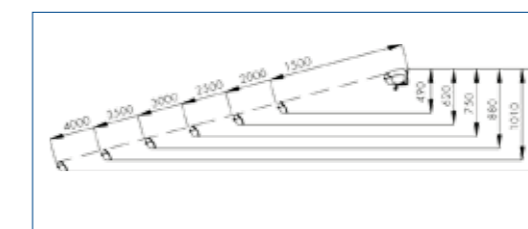

PITCH SETTINGS