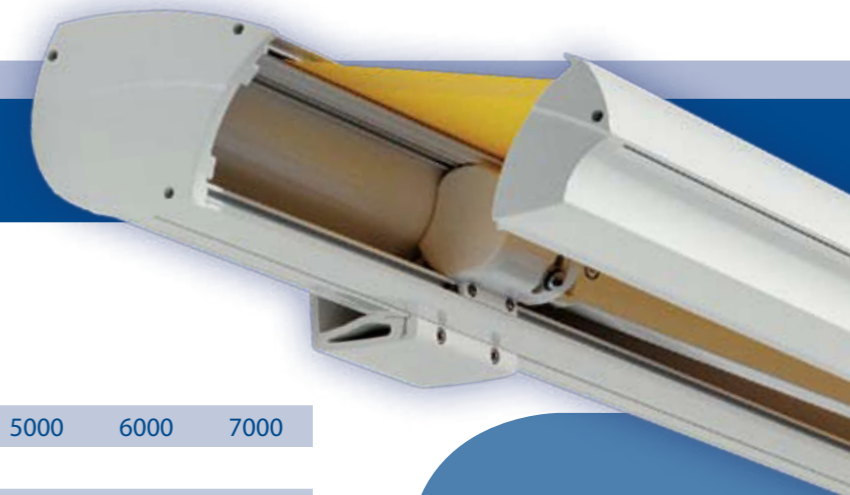

Cougar Folding-Arm Awning

Showroom
Unit 4 Kildare Close Eastcote Ruislip Middx
HA4 9LG 0208 866 6088
www.blindtechnique.co.uk

blind technique
Blinds Shutters Awnings

Technical Information

> Width (mm)	2000	3000	4000	5000	6000	7000
v Projection (mm)						
1500	*	*	*	*	*	*
2000		*	*	*	*	*
2500		*	*	*	*	*
3000			*	*	*	*
3500			*	*	*	*
4000				*	*	*

Size Data

Min Width (mm)	Max Proj (mm)
2000	1500
2500	2000
3000	2500
3500	3000
4000	3500
4500	4000

Maximum Size = 7000mm width x 4000mm projection.

- Width (mm): Up to 6500 in a single section with 2 folding-arms, 7000 with 3 folding-arms, 14000 (coupled section) with up to 6 folding-arms.
- Projection (mm): 1500, 2000, 2500, 3000, 3500, 4000
- Standard RAL colour: White (9010).
- Corrosion resistant, powder coated, extruded aluminum hardware.
- Stainless steel components.
- Slim, flush cassette, ensuring that the fabric and components are protected from weather when retracted.
- Flexible adjustment of the awning pitch between 0° - 40° facilitates an optimum adjustment according to the prevailing mounting position for the ultimate sun protection, 365 days a year.
- 4 x 4mm tear resistant steel cables sheathed in a highly flexible plastic material to protect against corrosion & damage, guaranteeing at least 75,000 arm operations.
- The Variable Valance harmonises perfectly with the Cougar's overall appearance & can extend to 1600mm.

Specification:

A top of the range fully cassetted awning, available in sizes up to 7000mm in width x 1500mm - 4000mm projection.

Application:

Larger patio & design sensitive commercial installations.

Benefits:

The "multi-flex" arm ensures trouble free service and the fabric is protected by the cassette.