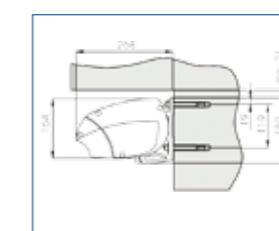

Cougar Folding-Arm Awning

Showroom
Unit 4 Kildare Close Eastcote Ruislip Middx
HA4 9LG 0208 866 6088
www.blindtechnique.co.uk

blind technique
Blinds Shutters Awnings

Technical Information

> Width (mm)	2000	3000	4000	5000	6000	7000
v Projection (mm)						
1500	*	*	*	*	*	*
2000		*	*	*	*	*
2500		*	*	*	*	*
3000			*	*	*	*
3500			*	*	*	*
4000				*	*	*

Size Data

Min Width (mm)	Max Proj (mm)
2000	1500
2500	2000
3000	2500
3500	3000
4000	3500
4500	4000

Maximum Size = 7000mm width x 4000mm projection.

- Width (mm): Up to 6500 in a single section with 2 folding-arms, 7000 with 3 folding-arms, 14000 (coupled section) with up to 6 folding-arms.
- Projection (mm): 1500, 2000, 2500, 3000, 3500, 4000
- Standard RAL colour: White (9010).
- Corrosion resistant, powder coated, extruded aluminum hardware.
- Stainless steel components.
- Slim, flush cassette, ensuring that the fabric and components are protected from weather when retracted.
- Flexible adjustment of the awning pitch between 0° - 40° facilitates an optimum adjustment according to the prevailing mounting position for the ultimate sun protection, 365 days a year.
- 4 x 4mm tear resistant steel cables sheathed in a highly flexible plastic material to protect against corrosion & damage, guaranteeing at least 75,000 arm operations.
- The Variable Valance harmonises perfectly with the Cougar's overall appearance & can extend to 1600mm.

Specification:

A top of the range fully cassetted awning, available in sizes up to 7000mm in width x 1500mm - 4000mm projection.

Application:

Larger patio & design sensitive commercial installations.

Benefits:

The "multi-flex" arm ensures trouble free service and the fabric is protected by the cassette.

PITCH SETTINGS

PROJECTION SETTINGS

FACE FIX

TOP FIX