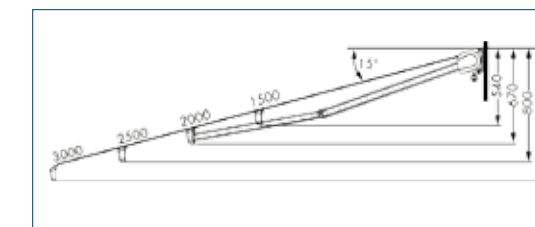

PITCH SETTINGS