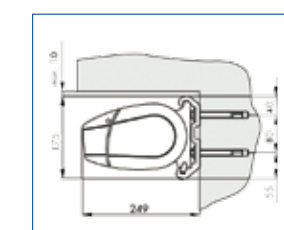

Size Data

Min Width (mm)	Max Proj (mm)
1880	1500
2380	2000
2880	2500
339	3000

Maximum Size = 5000mm width x 3000mm projection.

- Width: Up to 5000mm in a single section with 2 folding-arms.
- Projection (mm): 1500, 2000, 2500, 3000.
- Standard RAL colour: White (9010).
- Corrosion resistant, powder coated, extruded aluminium hardware.
- Stainless steel components.
- Slim, flush cassette, ensuring that the fabric and components are protected from weather when retracted.
- Flexible adjustment of the awning pitch between 0° - 75° facilitates an optimum adjustment according to the prevailing mounting position for the ultimate sun protection, 365 days a year.
- 2 x 4mm tear resistant steel cables sheathed in a highly flexible plastic material to protect against corrosion & damage, guaranteeing at least 25,000 arm operations.

Specification:

A fully cassetted, slimline awning available in sizes up to 5000mm in width x 1500mm - 3000mm projection

Application:

Domestic and light commercial installations.

Benefits:

Elegant slimline design with the cassette protecting the awning fabric

PITCH SETTINGS

FACE FIX

TOP FIX

PROJECTION SETTINGS