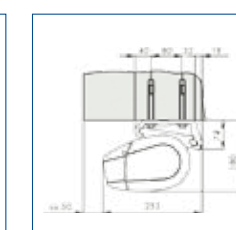

Size Data

Min Width (mm)	Max Proj (mm)
1880	1500
2380	2000
2880	2500
339	3000

Maximum Size = 5000mm width x 3000mm projection.

- Width: Up to 5000mm in a single section with 2 folding-arms.
- Projection (mm): 1500, 2000, 2500, 3000.
- Standard RAL colour: White (9010).
- Corrosion resistant, powder coated, extruded aluminium hardware.
- Stainless steel components.
- Slim, flush cassette, ensuring that the fabric and components are protected from weather when retracted.
- Flexible adjustment of the awning pitch between 0° - 75° facilitates an optimum adjustment according to the prevailing mounting position for the ultimate sun protection, 365 days a year.
- 2 x 4mm tear resistant steel cables sheathed in a highly flexible plastic material to protect against corrosion & damage, guaranteeing at least 25,000 arm operations.

Specification:

A fully cassetted, slimline awning available in sizes up to 5000mm in width x 1500mm - 3000mm projection

Application:

Domestic and light commercial installations.

Benefits:

Elegant slimline design with the cassette protecting the awning fabric

PITCH SETTINGS

FACE FIX

TOP FIX

PROJECTION SETTINGS